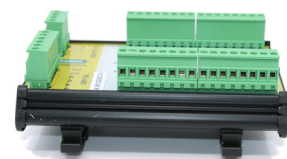

Datasheet for Earth Leakage Monitoring

IsoOut

Relay output for IsoBase 96 and IsoBox 16/96

IsoOut

for earth leakage systems monitoring
up to 128 channels

Article number: 670426
Aux supply: 12/24 VDC
Outputs: 16, max 1A
Dimensions: W x H x D 135 x 92 x 25 mm
Weight: 0,25 kg

Recommended cable FKAR-PG 2x2x0,5 mm²
Delivered with connection plints
Depth including plints is 42 mm

Application

IsoOut gives individual warning and alarm for each group. Every IsoOut has 16 relay outputs.

IsoOut can be connected to an alarm panel. Group alarms for one room with multiple feeders can be created. IsoOut always work in a group with an IsoHub unit.

IsoOut is for DIN-rail mounting.

See user manual for IsoBase and our application guide for Hospital installations.