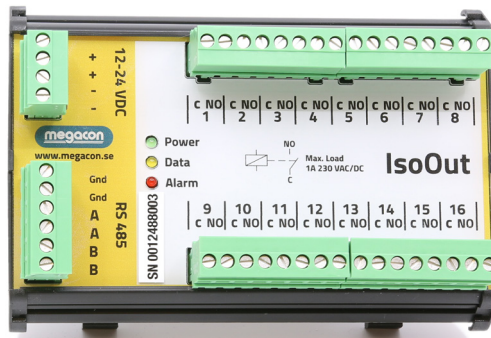

Datasheet for Earth Leakage Monitoring

IsoOut

Relay output for IsoBase 96 and IsoBox 16/96

IsoOut

for earth leakage systems monitoring
up to 128 channels

Article number: 670426
Aux supply: 12/24 VDC
Outputs: 16, max 1A
Dimensions: W x H x D 135 x 92 x 25 mm
Weight: 0,25 kg

Recommended cable FKAR-PG 2x2x0,5 mm²
Delivered with connection plints
Depth including plints is 42 mm

Application

IsoOut gives individual warning and alarm for each group. Every IsoOut has 16 relay outputs.

IsoOut can be connected to an alarm panel. Group alarms for one room with multiple feeders can be created. IsoOut always work in a group with an IsoHub unit.

IsoOut is for DIN-rail mounting.

See user manual for IsoBase and our application guide for Hospital installations.